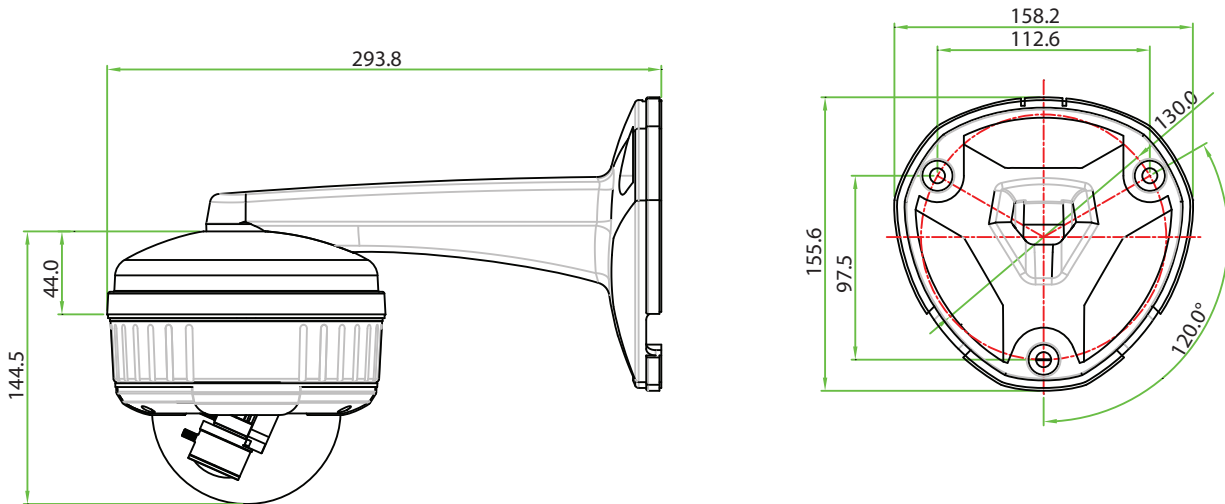

HISCO DVR HIS-WDB100 SPECIFICATION

Wall Mount Type Bracket for Vandal Proof Dome Camera

HIS-WDB100 DRAWING

*Specification may change without notice.