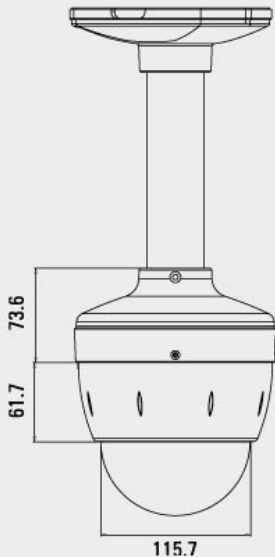

DIMENSIONS

- Wall mount

Optional Accessories

SMWB1000 : Wall mount bracket