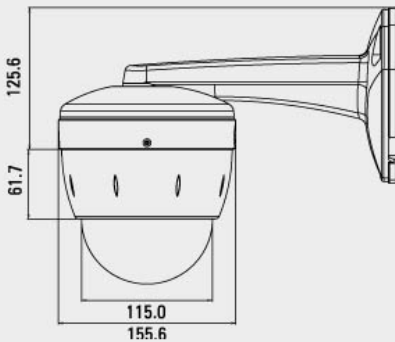

DIMENSIONS

- Wall mount

Optional Accessories

SMWB1000 : Wall mount bracket