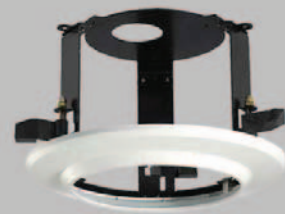

DIMENSIONS

Optional Accessories

SWB1000 : Wall mount bracket

SPB1000 : Pendant mount bracket

SIB1000 : In-ceiling mount bracket

Model	HIS-SBN-22Z27F
Signal System	NTSC
Scanning System	2:1 Interlace
Scanning Freq. (H)	15.734 kHz
Scanning Freq. (V)	59.94Hz
Sync. System	Internal / Line-Lock
Image Sensor	1/4" IT CCD
Effective Pixel No. (V)	768(H) x 494(V) 380K
H.Resolution	580 TV Lines
Min.Illumination	0.5Lux (Color), 0.1Lux (B/W), 0.0005Lux(B/W, DSS On) 30 IRE
Day & Night Type	Electronic sensitivity-up (DSS), TDN(ICR)
Video Output	1.0Vp-p (75Ω, composite)
Video S/N Ratio	More than 50dB (AGC Off)
Communication	RS-485, Controllable up to 255 cameras simultaneously
Camera ID / Protocol	256 IDs/Pelco-D, Pelco-P, Samsung, Panasonic selectable
Lens	
Zoom Ratio	270x Zoom (27x Optical Zoom, 10x Digital Zoom)
Focal Length	3.6 (W) mm ~ 97.2 (T) mm
Aperture Range	F1.6 (W) ~ F3.9 (T)
Pan and Tilt	
Panning/Tilting Range	Pan: 360° endless rotation; Tilt: 90°
Panning/Tilting Speed	Manual: 1° ~ 360°/sec; Preset: 360°/sec; Swing: 1°~ 180°/sec
Panning/Tilting Accuracy	±0.25°
Preset	127 position with Labels
Swing / Pattern / Group	8 Swings/4 Patterns (about 5min/Pattern)/8 groups (max. 20)
Main Functions	
OSD Menu	ON/OFF (English)
Focus Control	Auto/Manual/Semi-Auto
Color / BW Switching	Supplied
Electronic Shutter	1/60~1/10,000sec
Iris / Gain Control	Auto/Manua(F1.6~F3.9); Auto/Manual(-3dB~28dB)
Brightness Control	Adjustable (0~31)
White Balance	Auto/Manual (Red, Blue Gain Adjustable)
BLC / Flickerless	ON/OFF
Negative / Freeze Mode	ON/OFF
Reverse / Mirror	ON/OFF (180° rotation); ON/OFF
Power-up Action	Resume the last action executed (Preset, Swing, Group)
Auto Parking / Flip	ON/OFF; ON/OFF (rotates dome 180° at bottom of tilt travel)
Privacy Zone	ON/OFF(8 zone settings)
Alarm I/O	4 port coupler inputs, 2 relay outputs
Image Setup	Global / Local (setting WB & AE)
Electrical & General	
Power	AC 24V / 0.6A (DC Option: 12V / 1.2A), 14.4W
Fuse	2A
Dimensions (approx.)	Dome: 149(Φ); Housing: 163.6(Φ) x 230.9(H) mm (without decorative bottom ring)
Weight (net)	Approx. [Main Body] 2.5kg, [Wall Mount] 768g, [Pendant Mount] 880g, [In-Ceiling] 984g
Material	Aluminum