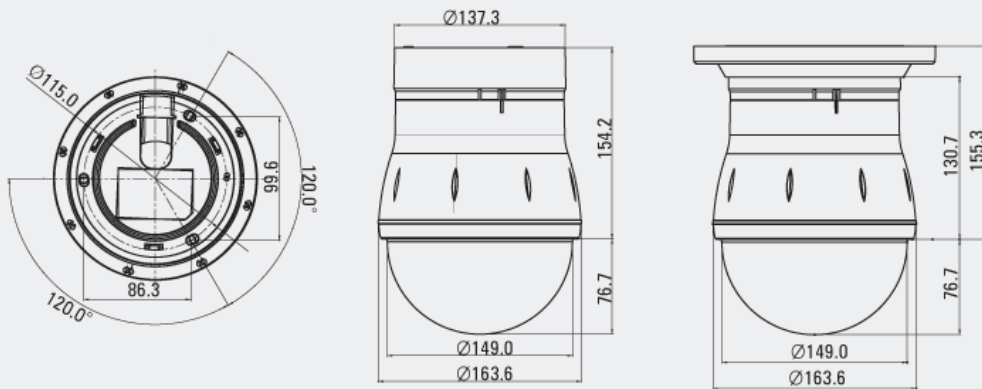

DIMENSIONS

Optional Accessories

SWB1000 : Wall mount bracket

SPB1000 : Pendant mount bracket

SIB1000 : In-ceiling mount bracket

Model	HIS-SBN-22Z27F
Signal System	NTSC
Scanning System	2:1 Interlace
Scanning Freq. (H)	15.734 kHz
Scanning Freq. (V)	59.94Hz
Sync. System	Internal / Line-Lock
Image Sensor	1/4" IT CCD
Effective Pixel No. (V)	768(H) x 494(V) 380K
H.Resolution	580 TV Lines
Min.Illumination	0.5Lux (Color), 0.1Lux (B/W), 0.0005Lux(B/W, DSS On) 30 IRE
Day & Night Type	Electronic sensitivity-up (DSS), TDN(ICR)
Video Output	1.0Vp-p (75Ω, composite)
Video S/N Ratio	More than 50dB (AGC Off)
Communication	RS-485, Controllable up to 255 cameras simultaneously
Camera ID / Protocol	256 IDs/Pelco-D, Pelco-P, Samsung, Panasonic selectable
Lens	
Zoom Ratio	270x Zoom (27x Optical Zoom, 10x Digital Zoom)
Focal Length	3.6 (W) mm ~ 97.2 (T) mm
Aperture Range	F1.6 (W) ~ F3.9 (T)
Pan and Tilt	
Panning/Tilting Range	Pan: 360° endless rotation; Tilt: 90°
Panning/Tilting Speed	Manual: 1° ~ 360°/sec; Preset: 360°/sec; Swing: 1°~ 180°/sec
Panning/Tilting Accuracy	±0.25°
Preset	127 position with Labels
Swing / Pattern / Group	8 Swings/4 Patterns (about 5min/Pattern)/8 groups (max. 20)
Main Functions	
OSD Menu	ON/OFF (English)
Focus Control	Auto/Manual/Semi-Auto
Color / BW Switching	Supplied
Electronic Shutter	1/60~1/10,000sec
Iris / Gain Control	Auto/Manua(F1.6~F3.9); Auto/Manual(-3dB~28dB)
Brightness Control	Adjustable (0~31)
White Balance	Auto/Manual (Red, Blue Gain Adjustable)
BLC / Flickerless	ON/OFF
Negative / Freeze Mode	ON/OFF
Reverse / Mirror	ON/OFF (180° rotation); ON/OFF
Power-up Action	Resume the last action executed (Preset, Swing, Group)
Auto Parking / Flip	ON/OFF; ON/OFF (rotates dome 180° at bottom of tilt travel)
Privacy Zone	ON/OFF(8 zone settings)
Alarm I/O	4 port coupler inputs, 2 relay outputs
Image Setup	Global / Local (setting WB & AE)
Electrical & General	
Power	AC 24V / 0.6A (DC Option: 12V / 1.2A), 14.4W
Fuse	2A
Dimensions (approx.)	Dome: 149(Φ); Housing: 163.6(Φ) x 230.9(H) mm (without decorative bottom ring)
Weight (net)	Approx. [Main Body] 2.5kg, [Wall Mount] 768g, [Pendant Mount] 880g, [In-Ceiling] 984g
Material	Aluminum